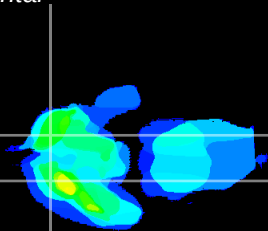

Coronal

Sagittal-R

Sagittal-L

ViBrism: CX23432
Horizontal

Tu