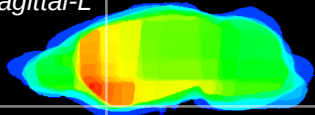

Coronal

Sagittal-R

Sagittal-L

ViBrism: CX23432
Horizontal

Tu