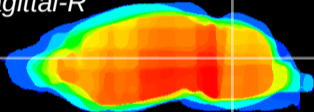

Coronal

Sagittal-R

Sagittal-L

ViBrism: CX23433  
Horizontal

Cb nucleus