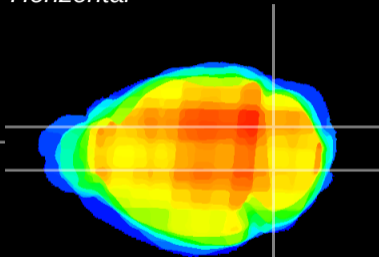

Coronal

Sagittal-R

Sagittal-L

ViBrism: CX23433  
Horizontal

Cb nucleus