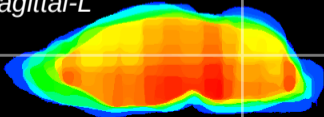

Coronal

Sagittal-R

Sagittal-L

ViBrism: CX23433  
Horizontal

Cb nucleus