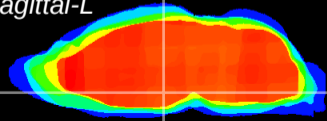

Coronal

Sagittal-R

Sagittal-L

ViBrism: CX23445
Horizontal

DM