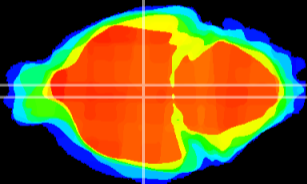

Coronal

Sagittal-R

Sagittal-L

ViBrism: CX23445
Horizontal

DM