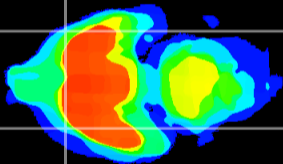

Coronal

Sagittal-R

Sagittal-L

ViBrism: CX23445
Horizontal

Pir