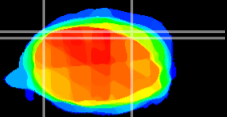

Coronal

Sagittal-R

Sagittal-L

ViBrism: CX23446
Horizontal

Cb lobe