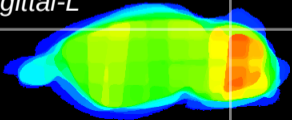

Coronal

Sagittal-R

Sagittal-L

ViBrism: CX23446
Horizontal

Cb lobe