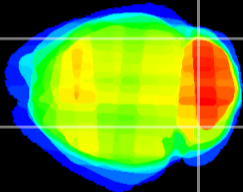

Coronal

Sagittal-R

Sagittal-L

ViBrism: CX23446
Horizontal

Cb lobe