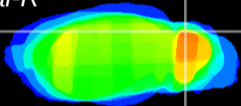

Coronal

Sagittal-R

Sagittal-L

ViBrism: CX23446
Horizontal

Cb lobe