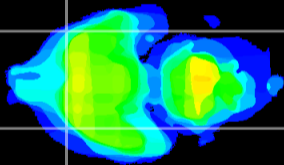

Coronal

Sagittal-R

Sagittal-L

ViBrism: CX23446
Horizontal

Pir