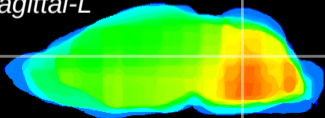

Coronal

Sagittal-R

Sagittal-L

ViBrism: CX23449
Horizontal

Cb nucleus