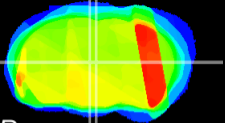

Coronal

Sagittal-R

Sagittal-L

ViBrism: CX23450
Horizontal

MD