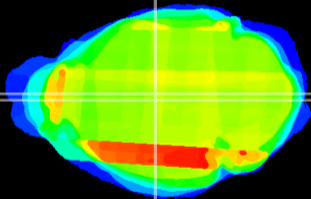

Coronal

Sagittal-R

Sagittal-L

ViBrism: CX23450
Horizontal

MD