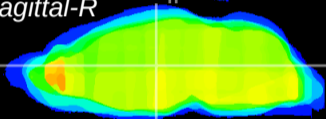

Coronal

Sagittal-R

Sagittal-L

ViBrism: CX23450
Horizontal

MD