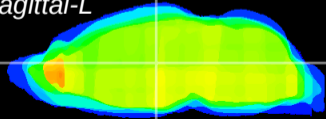

Coronal

Sagittal-R

Sagittal-L

ViBrism: CX23450
Horizontal

MD