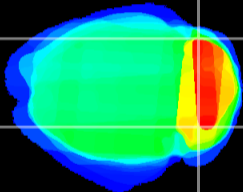

Coronal

Sagittal-R

Sagittal-L

ViBrism: CX23452
Horizontal

Cb lobe