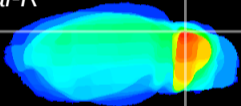

Coronal

Sagittal-R

Sagittal-L

ViBrism: CX23452
Horizontal

Cb lobe