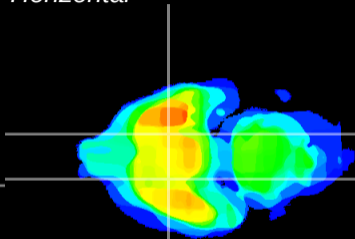

Coronal

Sagittal-R

Sagittal-L

ViBrism: CX23454
Horizontal

S0