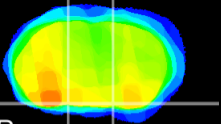

Coronal

Sagittal-R

Sagittal-L

ViBrism: CX23454
Horizontal

S0