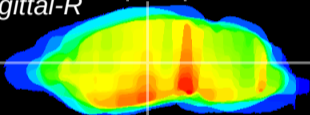

Coronal

Sagittal-R

Sagittal-L

ViBrism: CX23454
Horizontal

VPM/VPL