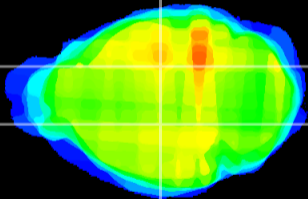

Coronal

Sagittal-R

Sagittal-L

ViBrism: CX23454
Horizontal

VPM/VPL