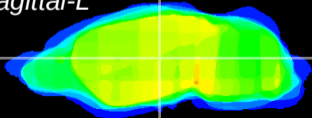

Coronal

Sagittal-R

Sagittal-L

ViBrism: CX23454
Horizontal

VPM/VPL