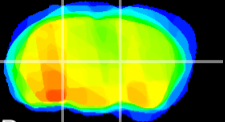

Coronal

Sagittal-R

Sagittal-L

ViBrism: CX23454
Horizontal

VPM/VPL