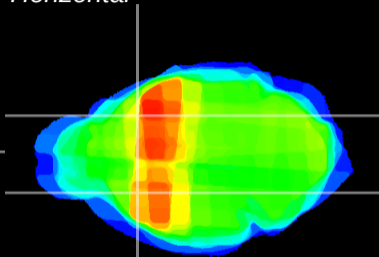

Coronal

Sagittal-R

Sagittal-L

ViBrism: CX23465
Horizontal

CPU lateral