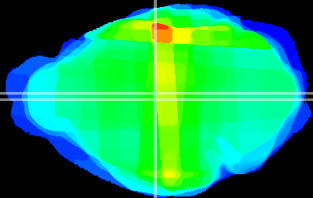

Coronal

Sagittal-R

Sagittal-L

ViBrism: CX23471
Horizontal

MD