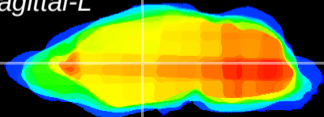

Coronal

Sagittal-R

Sagittal-L

ViBrism: CX23475
Horizontal

VA/VL