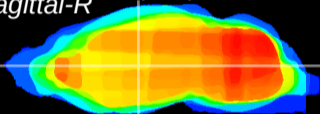

Coronal

Sagittal-R

Sagittal-L

ViBrism: CX23475
Horizontal

VA/VL