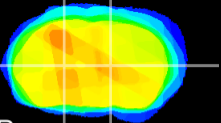

Coronal

Sagittal-R

Sagittal-L

ViBrism: CX23475
Horizontal

VA/VL