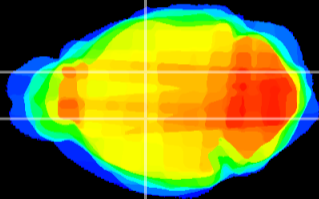

Coronal

Sagittal-R

Sagittal-L

ViBrism: CX23475
Horizontal

VA/VL