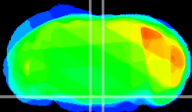

Coronal

Sagittal-R

Sagittal-L

ViBrism: CX23484
Horizontal

Pn