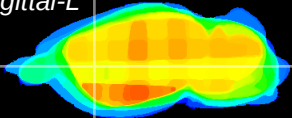

*Coronal*

*Sagittal-R*

*Sagittal-L*

ViBrism: CX23487  
*Horizontal*

CPU lateral