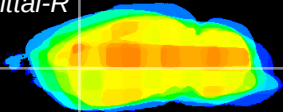

*Coronal*

*Sagittal-R*

*Sagittal-L*

ViBrism: CX23487  
*Horizontal*

CPU lateral