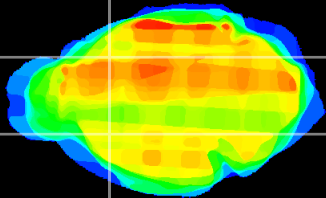

*Coronal*

*Sagittal-R*

*Sagittal-L*

ViBrism: CX23487  
*Horizontal*

CPU lateral