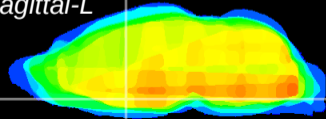

Coronal

Sagittal-R

Sagittal-L

ViBrism: CX23487
Horizontal

MPA