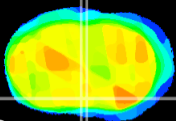

Coronal

Sagittal-R

Sagittal-L

ViBrism: CX23487
Horizontal

MPA