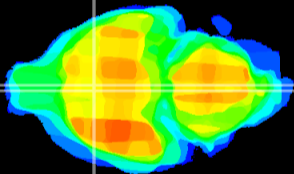

Coronal

Sagittal-R

Sagittal-L

ViBrism: CX23487
Horizontal

MPA