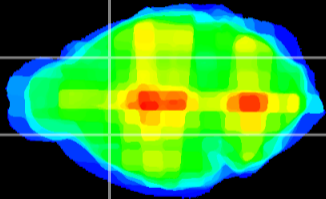

Coronal

Sagittal-R

Sagittal-L

ViBrism: CX23501
Horizontal

CPU lateral