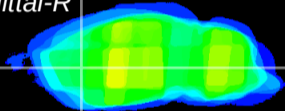

Coronal

Sagittal-R

Sagittal-L

ViBrism: CX23501
Horizontal

CPU lateral