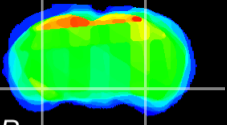

Coronal

Sagittal-R

Sagittal-L

ViBris: CX23505
Horizontal