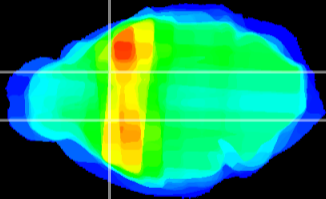

Coronal

Sagittal-R

Sagittal-L

ViBrisM: CX23508
Horizontal

CPU medial