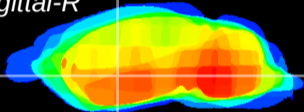

Coronal

Sagittal-R

Sagittal-L

ViBrism: CX23516
Horizontal

GP