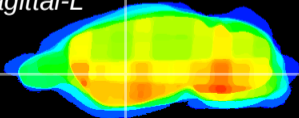

Coronal

Sagittal-R

Sagittal-L

ViBrism: CX23516
Horizontal

GP