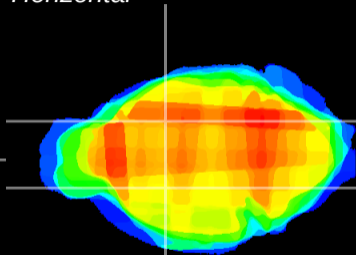

Coronal

Sagittal-R

Sagittal-L

ViBrism: CX23516
Horizontal

GP