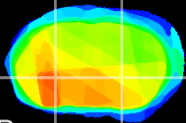

Coronal

Sagittal-R

Sagittal-L

ViBrism: CX23516
Horizontal

GP