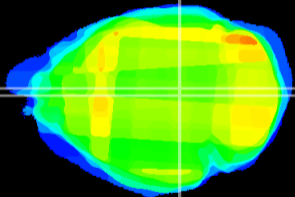

Coronal

Sagittal-R

Sagittal-L

ViBrism: CX23517
Horizontal

PAG