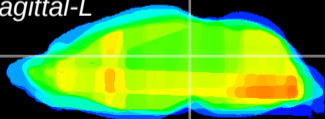

Coronal

Sagittal-R

Sagittal-L

ViBrism: CX23517
Horizontal

PAG