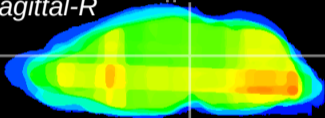

Coronal

Sagittal-R

Sagittal-L

ViBrism: CX23517
Horizontal

PAG