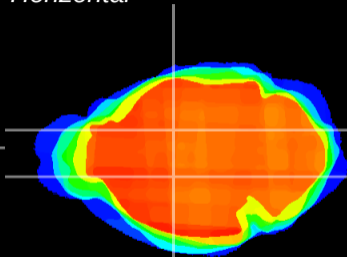

Coronal

Sagittal-R

Sagittal-L

ViBriSM: CX23520
Horizontal

VA/VL