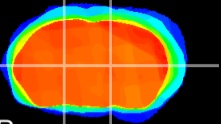

Coronal

Sagittal-R

Sagittal-L

ViBriSM: CX23520
Horizontal

VA/VL