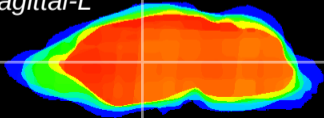

Coronal

Sagittal-R

Sagittal-L

ViBriSM: CX23520
Horizontal

VA/VL