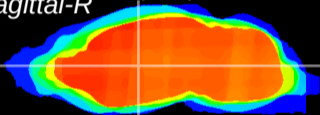

Coronal

Sagittal-R

Sagittal-L

ViBriSM: CX23520
Horizontal

VA/VL