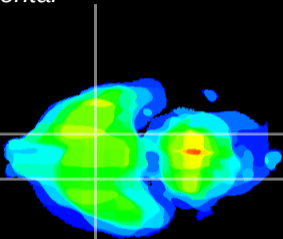

Coronal

Sagittal-R

Sagittal-L

ViBriSM: CX23522
Horizontal

S0