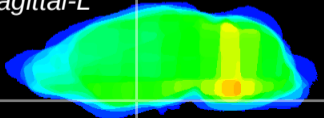

Coronal

Sagittal-R

Sagittal-L

ViBriSM: CX23522
Horizontal

S0