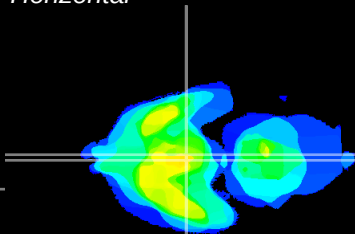

Coronal

Sagittal-R

Sagittal-L

ViBrism: CX23523
Horizontal

Arc