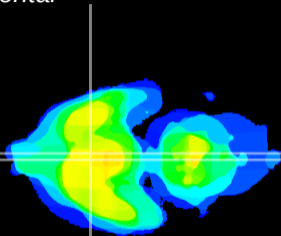

Coronal

Sagittal-R

Sagittal-L

ViBrism: CX23523
Horizontal

SCN