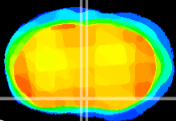

Coronal

Sagittal-R

Sagittal-L

ViBriSM: CX23528
Horizontal

MPA