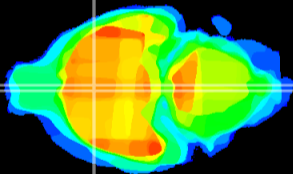

Coronal

Sagittal-R

Sagittal-L

ViBriSM: CX23528
Horizontal

MPA