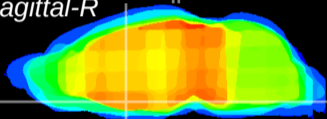

Coronal

Sagittal-R

Sagittal-L

ViBriSM: CX23528
Horizontal

MPA