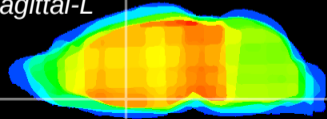

Coronal

Sagittal-R

Sagittal-L

ViBriSM: CX23528
Horizontal

MPA