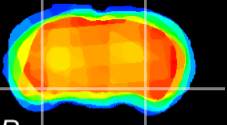

Coronal

Sagittal-R

Sagittal-L

ViBrism: CX23528
Horizontal

ventral S