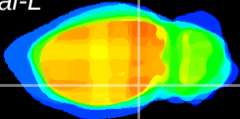

Coronal

Sagittal-R

Sagittal-L

ViBrism: CX23528
Horizontal

ventral S