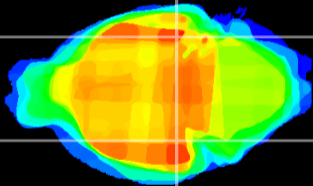

Coronal

Sagittal-R

Sagittal-L

ViBrism: CX23528
Horizontal

ventral S