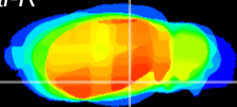

Coronal

Sagittal-R

Sagittal-L

ViBrism: CX23528
Horizontal

ventral S