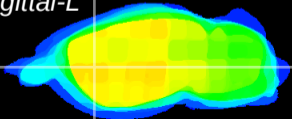

Coronal

Sagittal-R

Sagittal-L

ViBrism: CX23530
Horizontal

CPU lateral