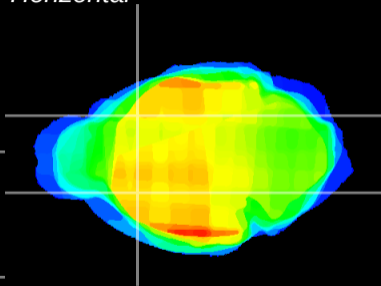

Coronal

Sagittal-R

Sagittal-L

ViBrism: CX23530
Horizontal

CPU lateral