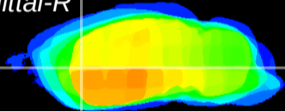

Coronal

Sagittal-R

Sagittal-L

ViBrism: CX23530
Horizontal

CPU lateral