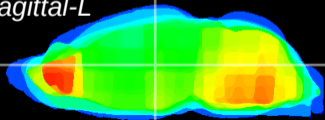

Coronal

Sagittal-R

Sagittal-L

ViBrism: CX23538
Horizontal

MD