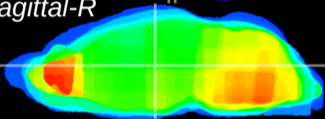

Coronal

Sagittal-R

Sagittal-L

ViBrism: CX23538
Horizontal

MD