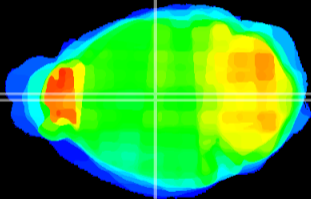

Coronal

Sagittal-R

Sagittal-L

ViBrism: CX23538
Horizontal

MD