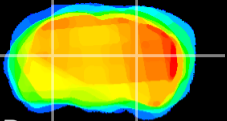

Coronal

Sagittal-R

Sagittal-L

ViBrism: CX23539
Horizontal

LG