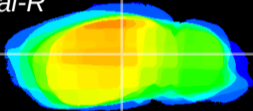

Coronal

Sagittal-R

Sagittal-L

ViBrism: CX23539
Horizontal

LG