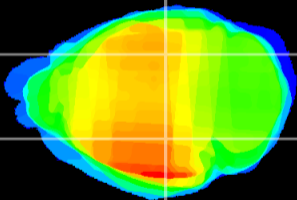

Coronal

Sagittal-R

Sagittal-L

ViBrism: CX23539
Horizontal

LG