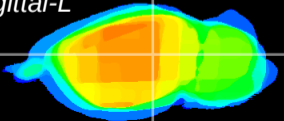

Coronal

Sagittal-R

Sagittal-L

ViBrism: CX23539
Horizontal

LG