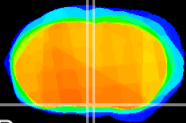

Coronal

Sagittal-R

Sagittal-L

ViBriSM: CX23540
Horizontal

SCN