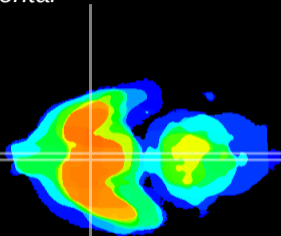

Coronal

Sagittal-R

Sagittal-L

ViBriSM: CX23540
Horizontal

SCN