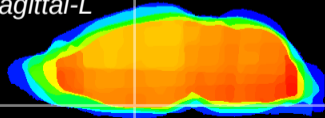

Coronal

Sagittal-R

Sagittal-L

ViBriSM: CX23540
Horizontal

SCN