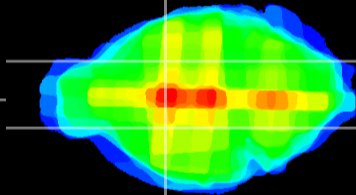

Coronal

Sagittal-R

Sagittal-L

ViBrism: CX23543
Horizontal

GP