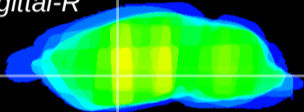

Coronal

Sagittal-R

Sagittal-L

ViBrism: CX23543
Horizontal

GP