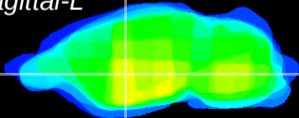

Coronal

Sagittal-R

Sagittal-L

ViBrism: CX23543
Horizontal

GP