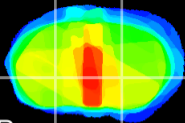

Coronal

Sagittal-R

Sagittal-L

ViBrism: CX23543
Horizontal

GP