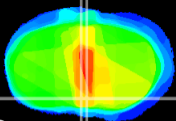

Coronal

Sagittal-R

Sagittal-L

ViBrisM: CX23543
Horizontal

MPA