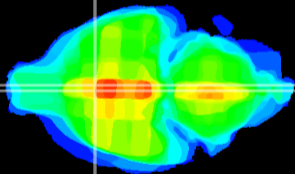

Coronal

Sagittal-R

Sagittal-L

ViBrisM: CX23543
Horizontal

MPA