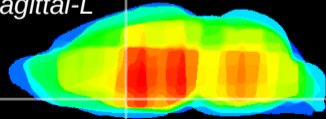

Coronal

Sagittal-R

Sagittal-L

ViBrisM: CX23543
Horizontal

MPA