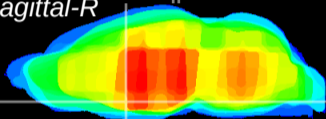

Coronal

Sagittal-R

Sagittal-L

ViBrisM: CX23543
Horizontal

MPA