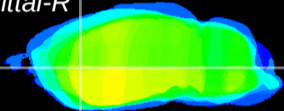

Coronal

Sagittal-R

Sagittal-L

ViBrism: CX23544  
Horizontal

CPU lateral