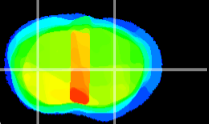

Coronal

Sagittal-R

Sagittal-L

ViBrism: CX23544  
Horizontal

CPU lateral