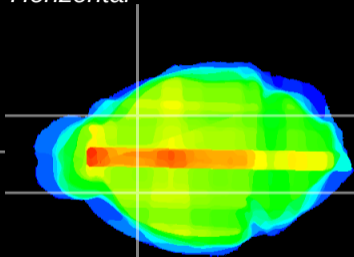

Coronal

Sagittal-R

Sagittal-L

ViBrism: CX23544  
Horizontal

CPU lateral