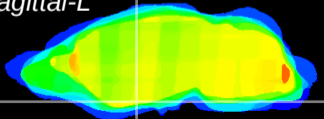

Coronal

Sagittal-R

Sagittal-L

ViBrism: CX23553  
Horizontal

S0