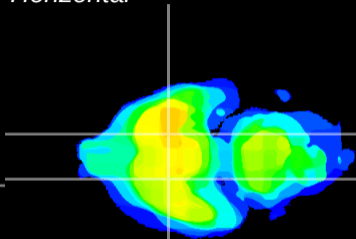

Coronal

Sagittal-R

Sagittal-L

ViBrism: CX23553  
Horizontal

S0