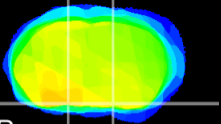

Coronal

Sagittal-R

Sagittal-L

ViBrism: CX23553  
Horizontal

S0