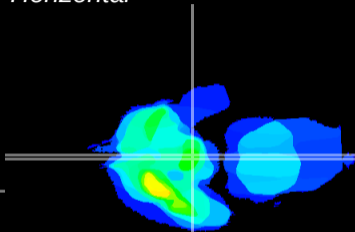

Coronal

Sagittal-R

Sagittal-L

ViBrism: CX23557
Horizontal

ME