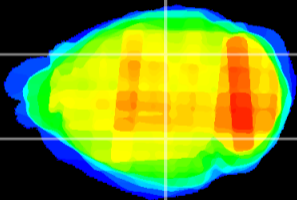

*Coronal*

*Sagittal-R*

*Sagittal-L*

ViBrism: CX23558  
*Horizontal*

LG