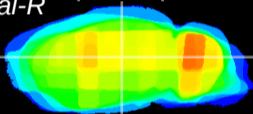

*Coronal*

*Sagittal-R*

*Sagittal-L*

ViBrism: CX23558  
*Horizontal*

LG