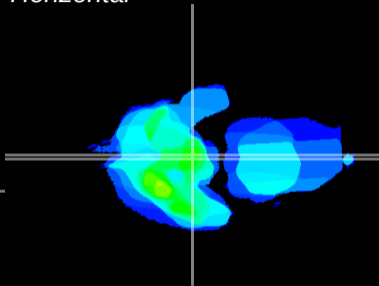

Coronal

Sagittal-R

Sagittal-L

ViBrism: CX23558
Horizontal

ME