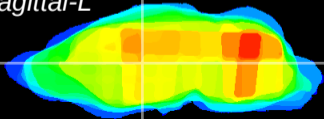

Coronal

Sagittal-R

Sagittal-L

ViBriSM: CX23558
Horizontal

VA/VL