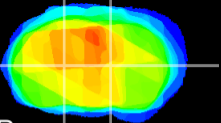

Coronal

Sagittal-R

Sagittal-L

ViBriSM: CX23558
Horizontal

VA/VL