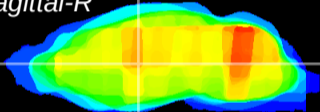

Coronal

Sagittal-R

Sagittal-L

ViBriSM: CX23558
Horizontal

VA/VL