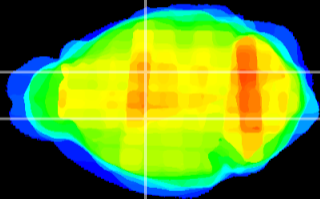

Coronal

Sagittal-R

Sagittal-L

ViBriSM: CX23558
Horizontal

VA/VL