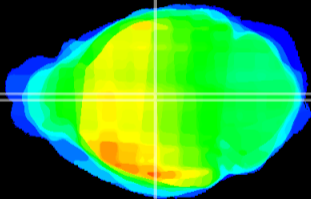

Coronal

Sagittal-R

Sagittal-L

ViBrism: CX23560
Horizontal

MD