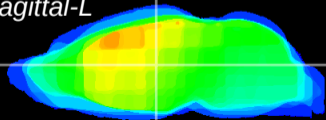

Coronal

Sagittal-R

Sagittal-L

ViBrism: CX23560
Horizontal

MD