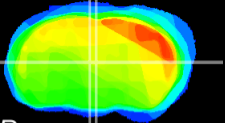

Coronal

Sagittal-R

Sagittal-L

ViBrism: CX23560
Horizontal

MD