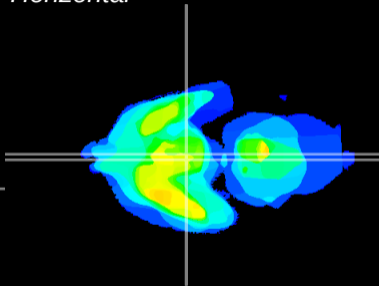

Coronal

Sagittal-R

Sagittal-L

ViBrism: CX23562
Horizontal

Arc