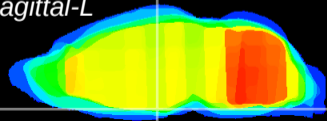

Coronal

Sagittal-R

Sagittal-L

ViBrism: CX23562
Horizontal

Arc