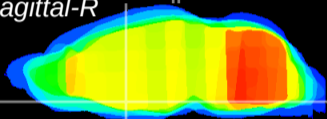

Coronal

Sagittal-R

Sagittal-L

ViBrism: CX23562
Horizontal

MPA