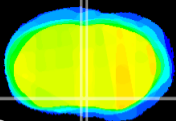

Coronal

Sagittal-R

Sagittal-L

ViBrism: CX23562
Horizontal

MPA