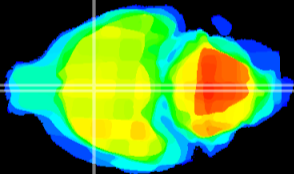

Coronal

Sagittal-R

Sagittal-L

ViBrism: CX23562
Horizontal

MPA