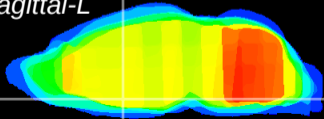

Coronal

Sagittal-R

Sagittal-L

ViBrism: CX23562
Horizontal

MPA