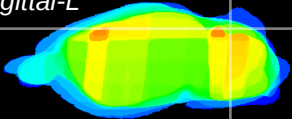

Coronal

Sagittal-R

Sagittal-L

ViBrism: CX23563
Horizontal

Cb lobe