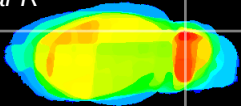

Coronal

Sagittal-R

Sagittal-L

ViBrism: CX23563
Horizontal

Cb lobe