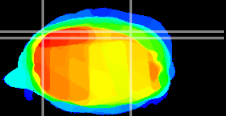

Coronal

Sagittal-R

Sagittal-L

ViBrism: CX23563
Horizontal

Cb lobe