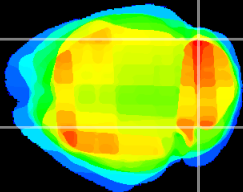

Coronal

Sagittal-R

Sagittal-L

ViBrism: CX23563
Horizontal

Cb lobe