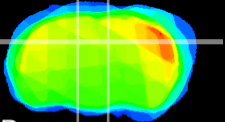

Coronal

Sagittal-R

Sagittal-L

ViBrism: CX23568
Horizontal

DG