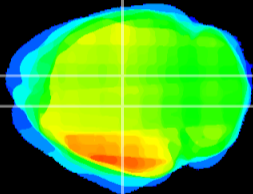

Coronal

Sagittal-R

Sagittal-L

ViBrism: CX23568
Horizontal

DG