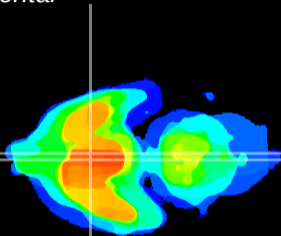

Coronal

Sagittal-R

Sagittal-L

ViBrisM: CX23570
Horizontal

SCN