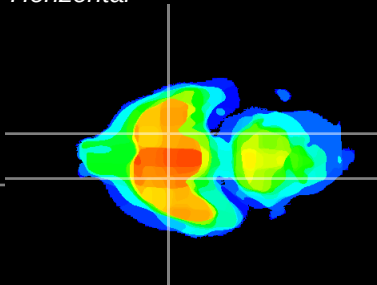

Coronal

Sagittal-R

Sagittal-L

ViBrism: CX23570
Horizontal

S0