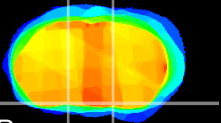

Coronal

Sagittal-R

Sagittal-L

ViBrism: CX23570
Horizontal

S0