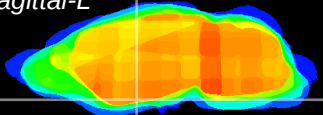

Coronal

Sagittal-R

Sagittal-L

ViBrism: CX23570
Horizontal

S0