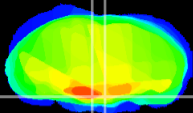

Coronal

Sagittal-R

Sagittal-L

ViBrism: CX23573
Horizontal

Pn