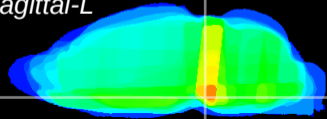

Coronal

Sagittal-R

Sagittal-L

ViBrism: CX23573
Horizontal

Pn