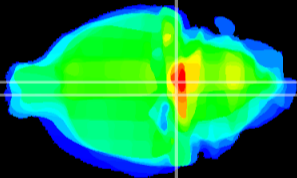

Coronal

Sagittal-R

Sagittal-L

ViBrism: CX23573
Horizontal

Pn