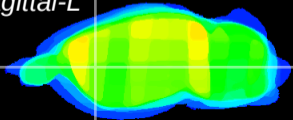

Coronal

Sagittal-R

Sagittal-L

ViBrism: CX23575
Horizontal

CPU lateral