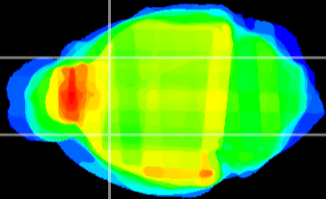

Coronal

Sagittal-R

Sagittal-L

ViBrism: CX23575
Horizontal

CPU lateral