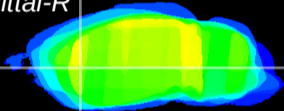

Coronal

Sagittal-R

Sagittal-L

ViBrism: CX23575
Horizontal

CPU lateral