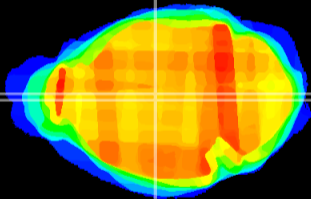

Coronal

Sagittal-R

Sagittal-L

ViBrism: CX23576
Horizontal

MD