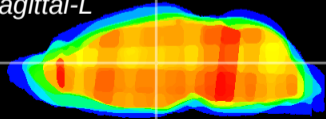

Coronal

Sagittal-R

Sagittal-L

ViBrism: CX23576
Horizontal

MD