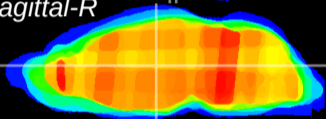

Coronal

Sagittal-R

Sagittal-L

ViBrism: CX23576
Horizontal

MD